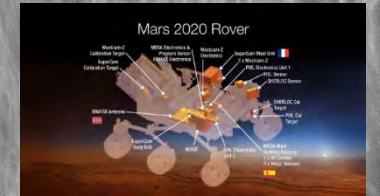

INTA Spain and US Industry Day 2015

Lunar Orbiter Image - Cebreros

- *Complementarity with Industry and Academia (intermediate TRLs)*
- *Close co-operation with other Public Research Stablishments*
- *Bridge between civil and military aplications of dual technologies*

INTA Spain and US Industry Day 2015

INTA Missions

MiniSat 01

Nanosat 01

Nanosat 1B

Optos

Solar System

Rosetta

SoPHI

IMAX

METIS

Planetary Missions

Meiga-Metnet

RAMan

Dreams-Exomars 2016

MEDA

Astrophysical Missions

Integral

Miri / JWST

SPICA

GAIA

Technology Development

OWLS

Instrum. Miniaturizada Experiencia en Órbita